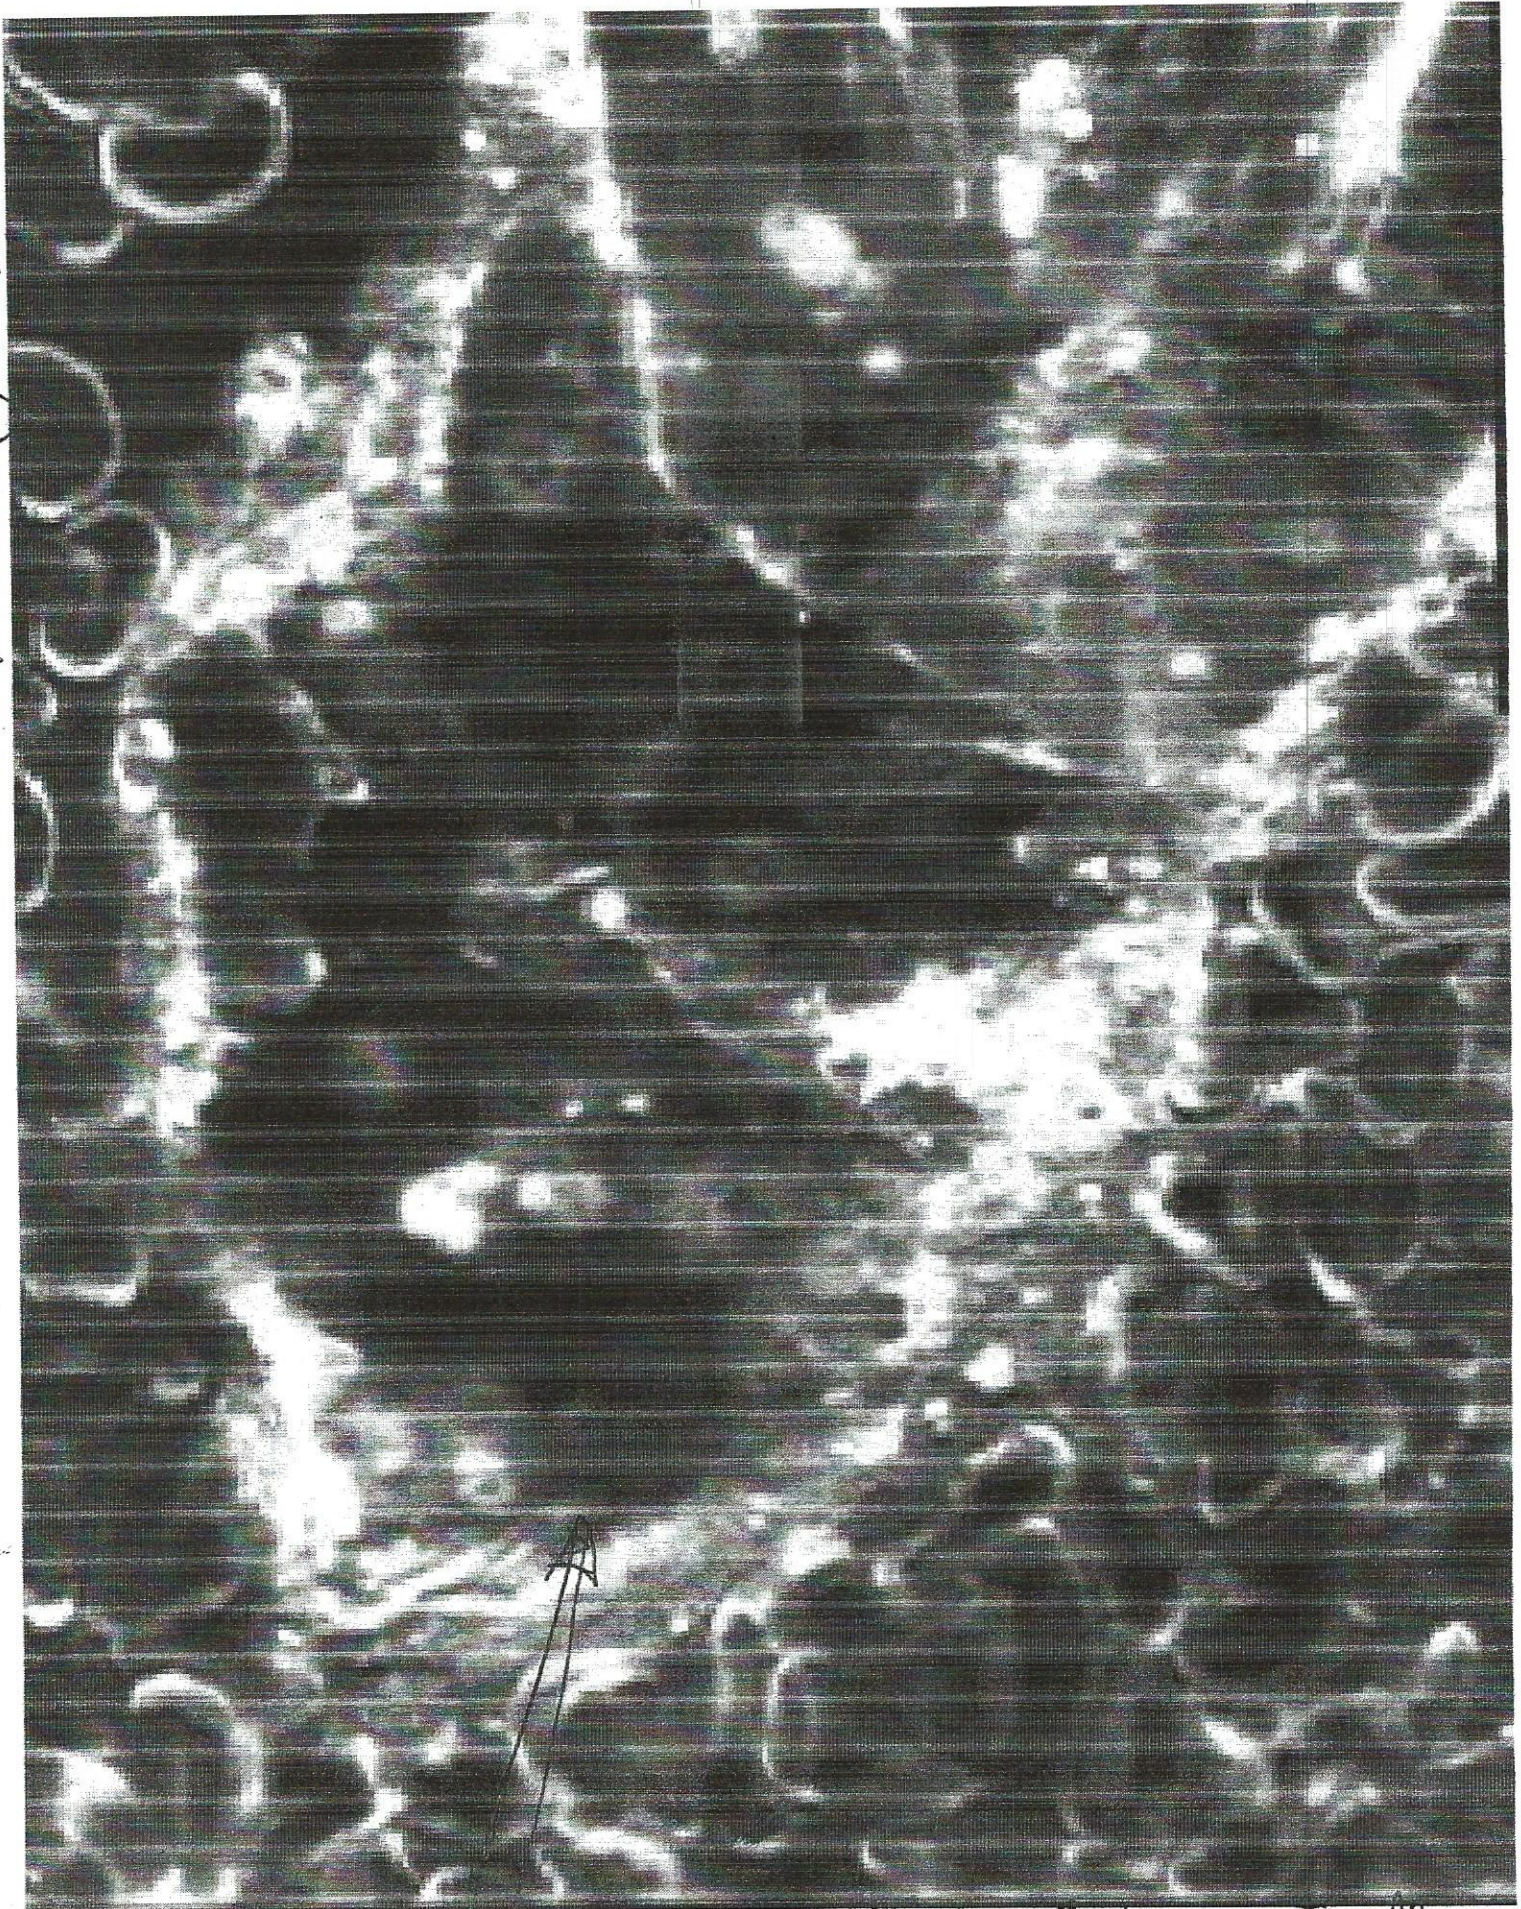

**Pictures of Doug Copp's Sick
and Mutilated Blood Cells
Taken From the Video of His
Blood.**

1000x magnifying cells.

Dong Copp
Blood.

// metal.

* damaged cells.
not round.